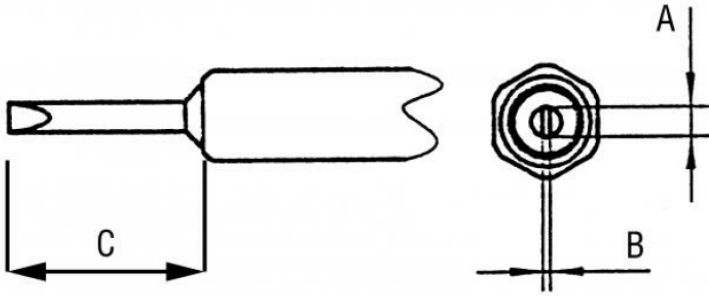

NT 6

Product no.: NT6

Benefits

**Technical Data**

Tip shape	---
Tip type	---
Width in mm	1.6
Width in inches	0.063
Thickness in mm	0.7
Thickness in inches	---
Length mm	11
Length inches	0.433
Power	---
Packaging unit	1