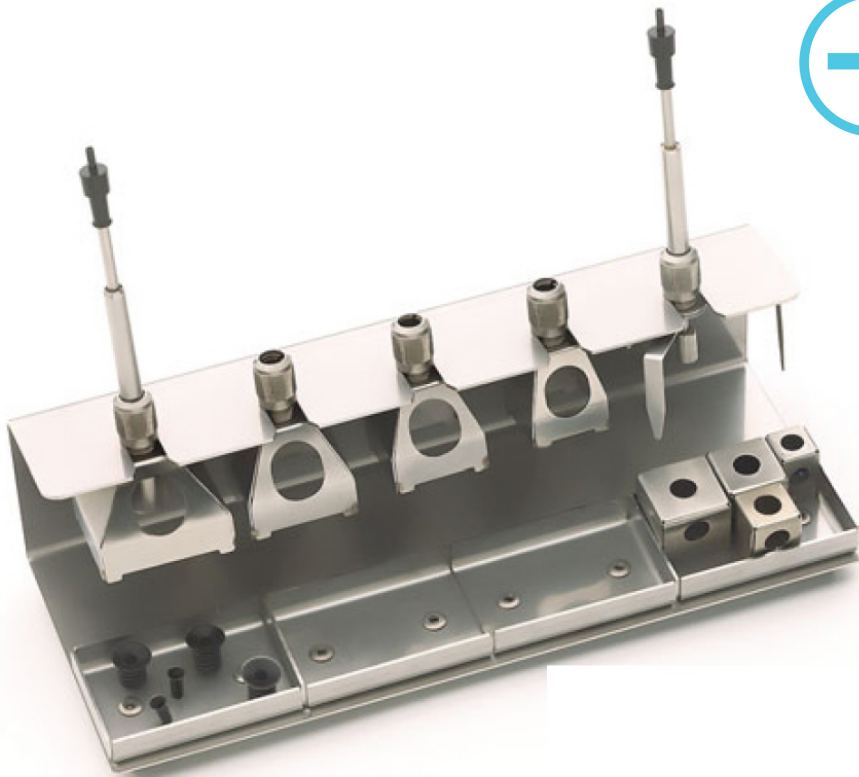

# WRK Set, 20 x 20 mm

Reflow housing set 20 x 20 mm, 27 x 27 mm  
Product no.: T0058761731N

Benefits

### Technical Data

Dimensions L x W x H (mm)	---
Dimensions L x W x H (inches)	---
Weight (approx.) in kg	---
Voltage	---
Power	---
Channels	---
Temperature range (depends on tool) °C	---
Temperature range (depends on tool) °F	---
Temperature accuracy °C	---
Temperature accuracy °F	---
Temperature stability °C	---
Temperature stability °F	---
Equipotential bonding socket	---
Display	---
Air consumption l/min	---
Operating pressure in bar/psi	---
Capacity l/min	---
Vacuum	---